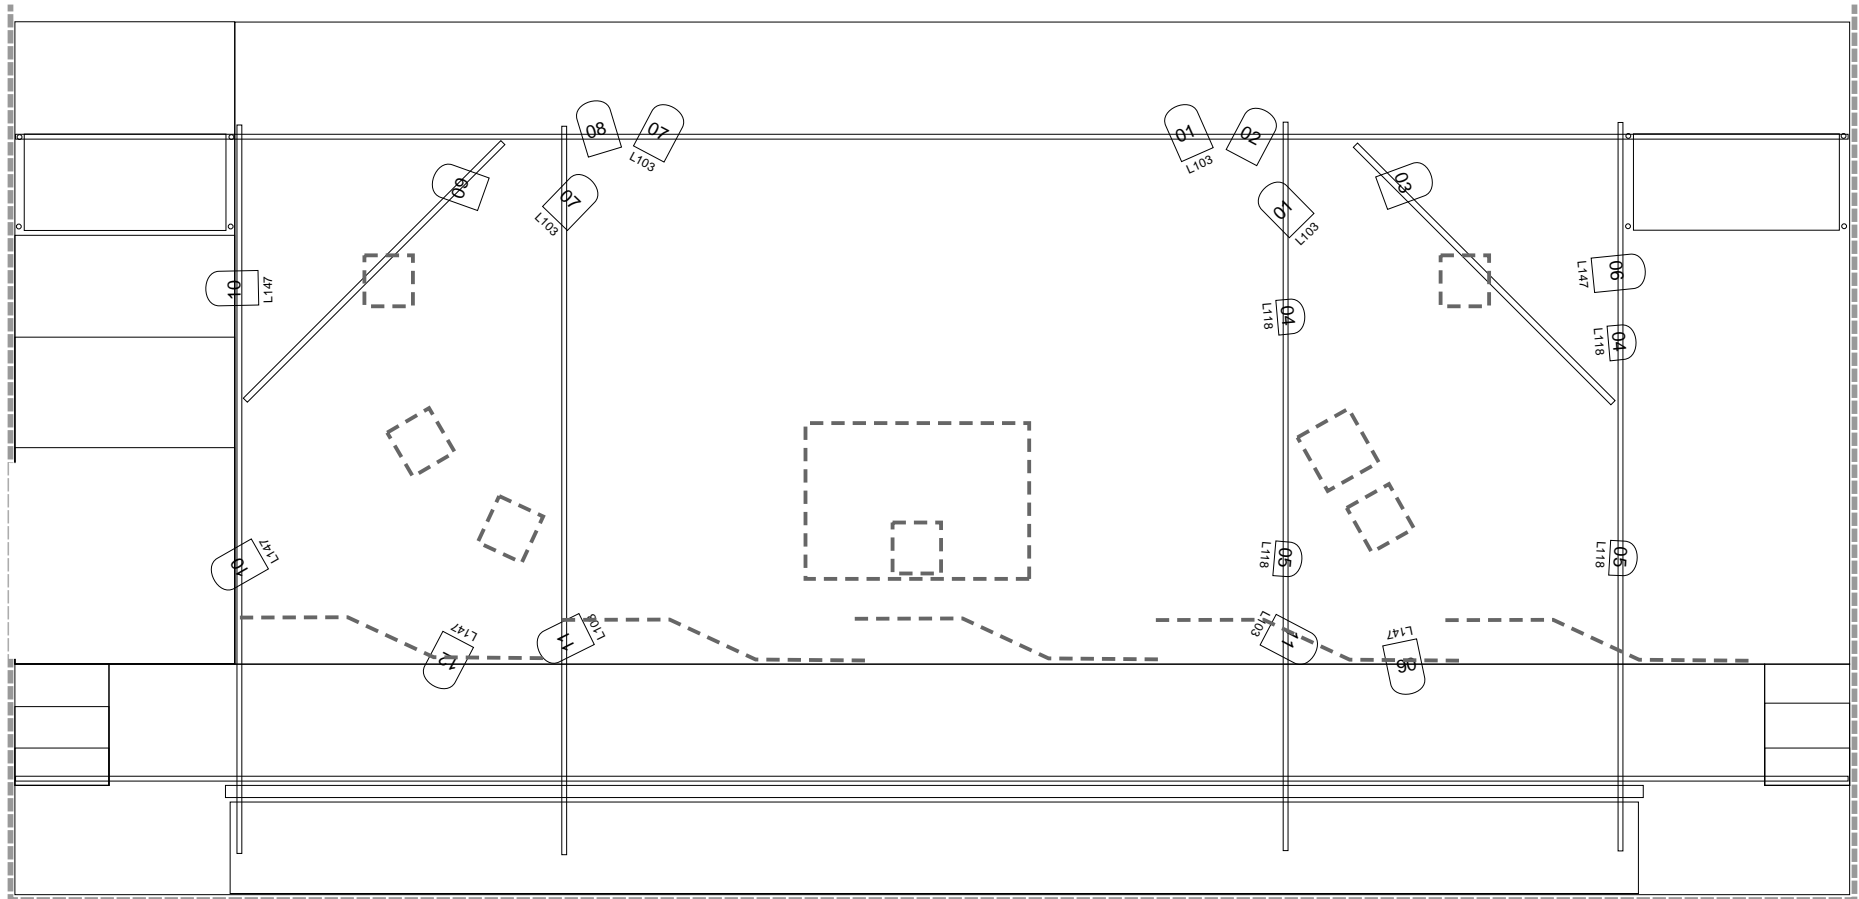

# Theatre Antidote Main Stage

Scale: 1:60 [16mm represents 1 m]

Lighting Plot for

**A Little Man's Best Friend**

Director: Torkild Lindebjerg

Lighting Designer: Richard Fairhead